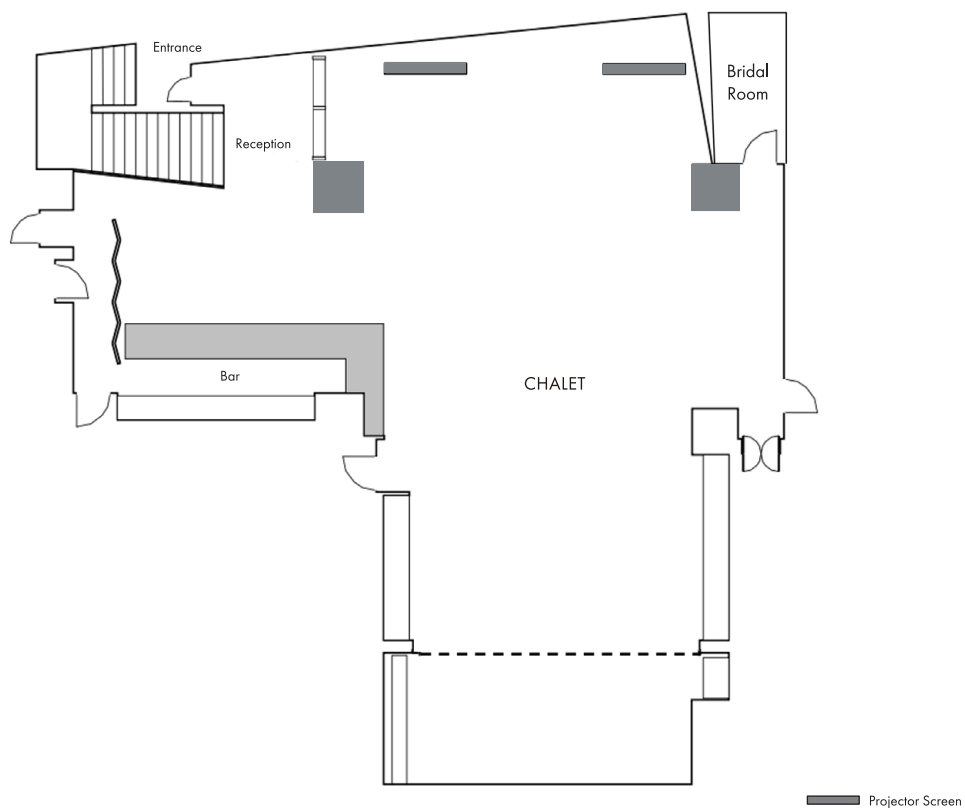

THE LANGHAM

HONG KONG

THE GRAND BALLROOM

	The Grand Ballroom	The Grand Ballroom A	The Grand Ballroom B	The Westminster	The Kensington	The Knightsbridge
Dimensions						
(m x m)	21.5 x 22.8	21.5 x 15.2	21.5 x 7.2	6.6 x 7.7	6.0 x 7.7	5.2 x 7.7
(ft x ft)	70.5 x 74.8	70.5 x 49.9	70.5 x 23.6	21.7 x 25.3	19.7 x 25.3	17.1 x 25.3
Gross Area						
(sq. m)	490	327	155	51	46	40
(sq. ft)	5274	3519	1668	548	495	430
Ceiling Height						
(m / ft)	3.9 / 12.8	3.9 / 12.8	3.9 / 12.8	2.4 / 7.9	2.4 / 7.9	2.4 / 7.9
Capacity (No. of Persons)*						
Banquet	384	192	120	36	36	24
U-Shape	81	51	48	18	18	12
Theatre	450	225	120	40	35	30
Classroom	180	108	60	24	24	18
Boardroom	96	72	54	24	24	18
Reception	500	300	150	40	35	30

*Above capacity is calculated excluded of staging

THE LANGHAM

HONG KONG

CHALET

CHALET	
Dimensions	
(m x m)	21 x 10
(ft x ft)	68 x 33
Gross Area	
(sq. m)	234
(sq. ft)	2,340
Ceiling Height	
(m / ft)	2.6 / 8.9
Capacity (No. of Persons)*	
Banquet	96
U-Shape	42
Theatre	110
Classroom	72
Reception	-

*Above capacity is calculated excluded of staging

THE LANGHAM

HONG KONG

THE BOARDROOM

	The Boardroom	The Boardroom A	The Boardroom B
Dimensions			
(m x m)	11.4 x 5.1	6.5 x 5.1	4.9 x 5.1
(ft x ft)	37.4 x 16.7	21.3 x 16.7	16.1 x 16.7
Gross Area			
(sq. m)	58	33	25
(sq. ft)	624	355	269
Ceiling Height			
(m / ft)	2.4 / 7.9	2.4 / 7.9	2.4 / 7.9
Capacity (No. of Persons)*			
U-Shape	30	12	12
Theatre	42	24	20
Classroom	24	12	10
Boardroom	30	14	14
Reception	30	15	15