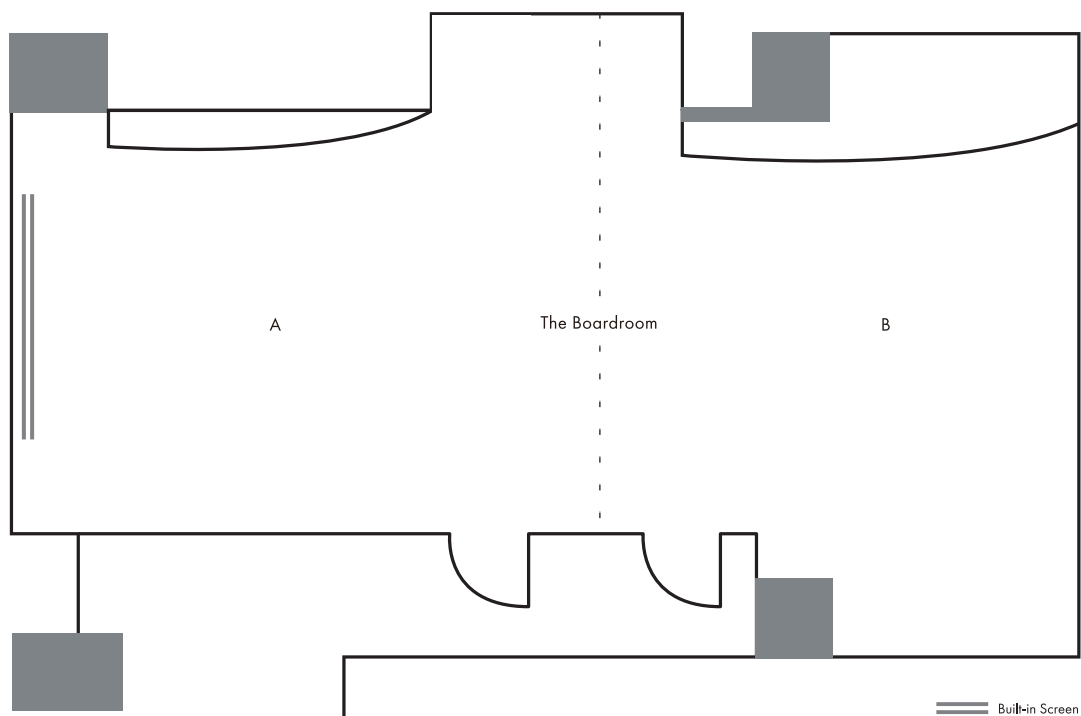

THE LANGHAM

HONG KONG

THE GRAND BALLROOM

	The Grand Ballroom	The Grand Ballroom A	The Grand Ballroom B	The Westminster	The Kensington	The Knightsbridge
Dimensions						
(m x m)	21.5 x 22.8	21.5 x 15.2	21.5 x 7.2	6.6 x 7.7	6.0 x 7.7	5.2 x 7.7
(ft x ft)	70.5 x 74.8	70.5 x 49.9	70.5 x 23.6	21.7 x 25.3	19.7 x 25.3	17.1 x 25.3
Gross Area						
(sq. m)	490	327	155	51	46	40
(sq. ft)	5274	3519	1668	548	495	430
Ceiling Height						
(m / ft)	3.9 / 12.8	3.9 / 12.8	3.9 / 12.8	2.4 / 7.9	2.4 / 7.9	2.4 / 7.9
Capacity (No. of Persons)*						
Banquet	384	192	120	36	36	24
U-Shape	81	51	48	18	18	12
Theatre	450	225	120	40	35	30
Classroom	180	108	60	24	24	18
Boardroom	96	72	54	24	24	18
Reception	500	300	150	40	35	30

*Above capacity is calculated excluded of staging

THE LANGHAM

HONG KONG

CHALET

CHALET	
Dimensions	
(m x m)	21 x 10
(ft x ft)	68 x 33
Gross Area	
(sq. m)	234
(sq. ft)	2,340
Ceiling Height	
(m / ft)	2.6 / 8.9
Capacity (No. of Persons)*	
Banquet	96
U-Shape	42
Theatre	110
Classroom	72
Reception	-

*Above capacity is calculated excluded of staging

THE LANGHAM

HONG KONG

THE BOARDROOM

	The Boardroom	The Boardroom A	The Boardroom B
Dimensions			
(m x m)	11.4 x 5.1	6.5 x 5.1	4.9 x 5.1
(ft x ft)	37.4 x 16.7	21.3 x 16.7	16.1 x 16.7
Gross Area			
(sq. m)	58	33	25
(sq. ft)	624	355	269
Ceiling Height			
(m / ft)	2.4 / 7.9	2.4 / 7.9	2.4 / 7.9
Capacity (No. of Persons)*			
U-Shape	30	12	12
Theatre	42	24	20
Classroom	24	12	10
Boardroom	30	14	14
Reception	30	15	15