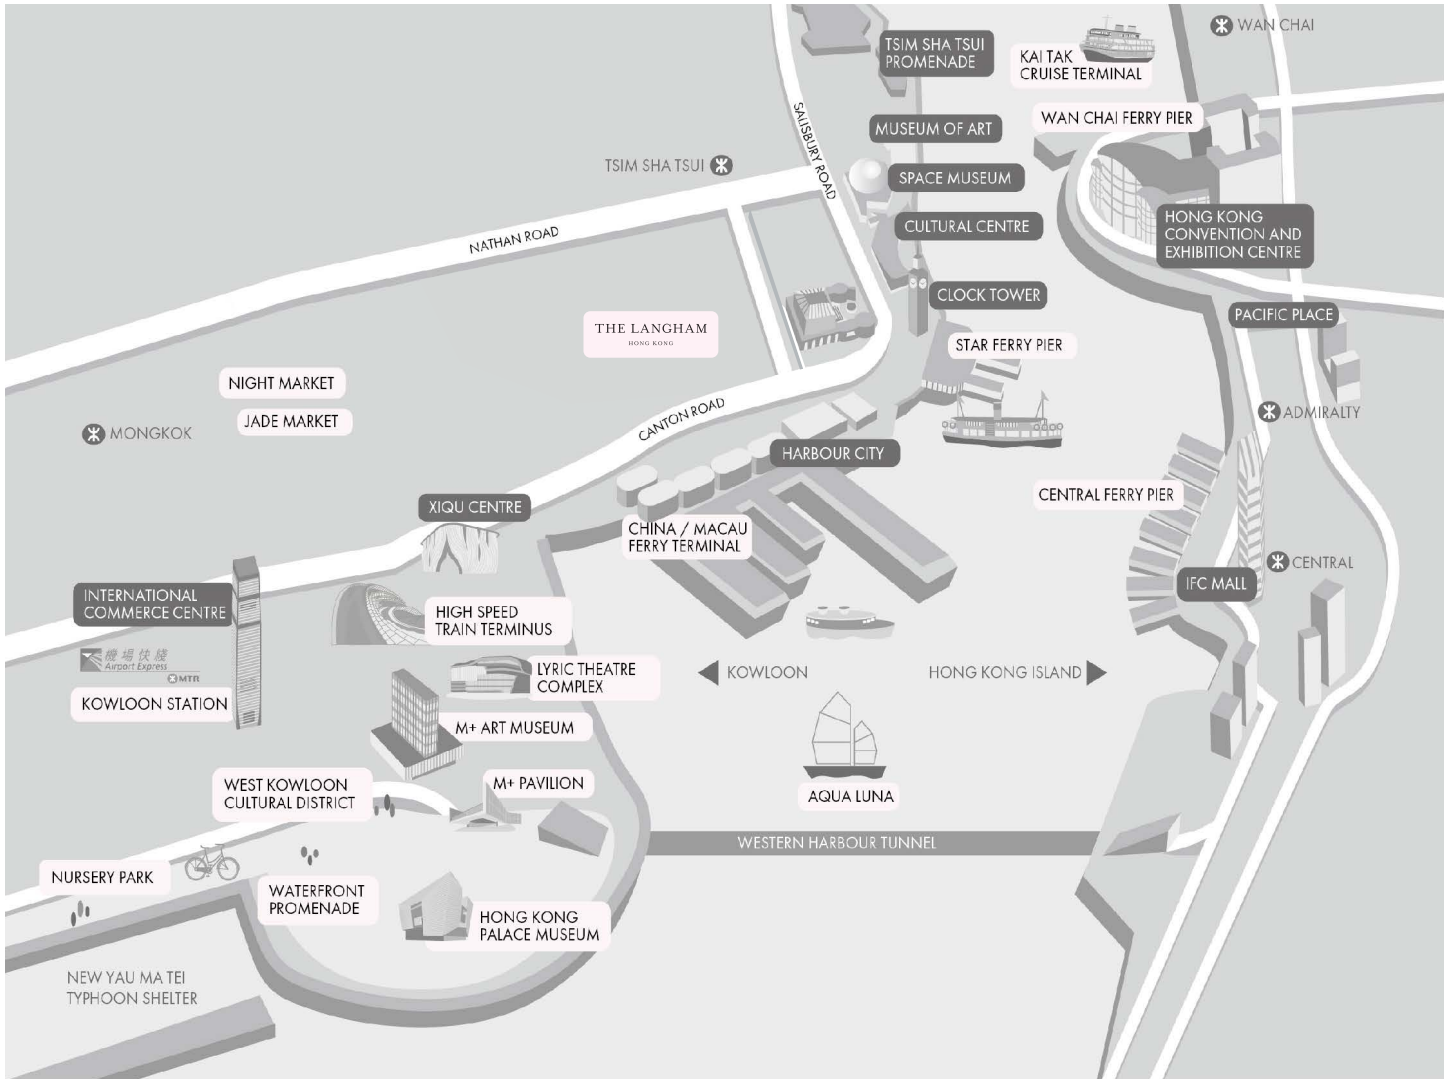

[f LanghamHK](https://www.facebook.com/LanghamHK)
[@ Langhamhk](https://www.instagram.com/Langhamhk)

The Langham, Hong Kong
8 Peking Road, Tsim Sha Tsui, Kowloon, Hong Kong
T (852) 2375 1133 F (852) 2375 6611 lhkg.info@langhahotels.com
langhamhotels.com/hongkong