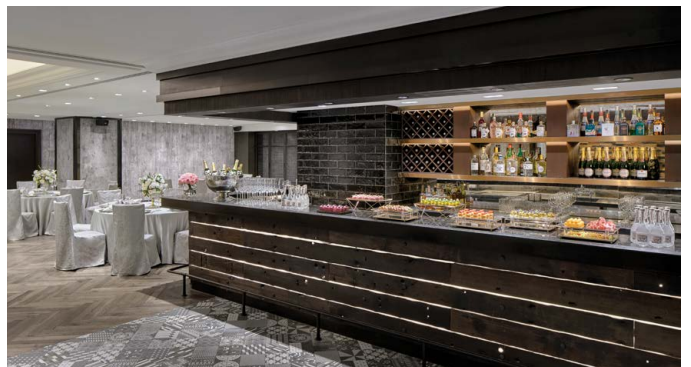

THE LANGHAM

HONG KONG

THE GRAND BALLROOM

The Langham, Hong Kong offers superb meeting space including The Grand Ballroom, CHALET, The Westminster, The Kensington, The Knightsbridge and The Mayfair function rooms, which recreate a setting of understated elegance. Each venue is subtly finished with timber panels and soft silk walls that contrast with the rich custom-patterned carpets.

The Grand Ballroom is well-appointed with complimentary Wi-Fi internet access and state-of-the-art audio-visual facilities including an innovative 7 metres by 3 metres LED Wall, designed for superior image quality for corporate events and presentations. The Grand Ballroom can also be sub-divided to provide functional accommodations of various sizes.

THE LANGHAM

HONG KONG

CHALET

The Langham, Hong Kong offers superb meeting space including The Grand Ballroom, CHALET, The Westminster, The Kensington, The Knightsbridge and The Mayfair function rooms, which recreate a setting of understated elegance. Each venue is subtly finished with timber panels and soft silk walls that contrast with the rich custom-patterned carpets.

Experience the glamour of CHALET featuring state-of-the-art conference facilities and pre-function venues that provides immersive projection audiovisual equipment and an innovative LED screen. An experienced culinary team are on hand to curate Chinese and Western culinary creations, ensuring a seamless and memorable event.