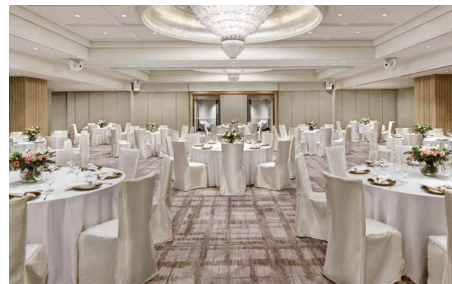

THE LANGHAM

HONG KONG

THE GRAND BALLROOM

The Langham, Hong Kong offers superb meeting space including The Grand Ballroom, CHALET, The Westminster, The Kensington, The Knightsbridge and The Mayfair function rooms, which recreate a setting of understated elegance. Each venue is subtly finished with timber panels and soft silk walls that contrast with the rich custom-patterned carpets.

The Grand Ballroom is well-appointed with complimentary Wi-Fi internet access and state-of-the-art audio-visual facilities including an innovative 7 metres by 3 metres LED Wall, designed for superior image quality for corporate events and presentations. The Grand Ballroom can also be sub-divided to provide functional accommodations of various sizes.

THE LANGHAM

HONG KONG

CHALET

The Langham, Hong Kong offers superb meeting space including The Grand Ballroom, CHALET, The Westminster, The Kensington, The Knightsbridge and The Mayfair function rooms, which recreate a setting of understated elegance. Each venue is subtly finished with timber panels and soft silk walls that contrast with the rich custom-patterned carpets.