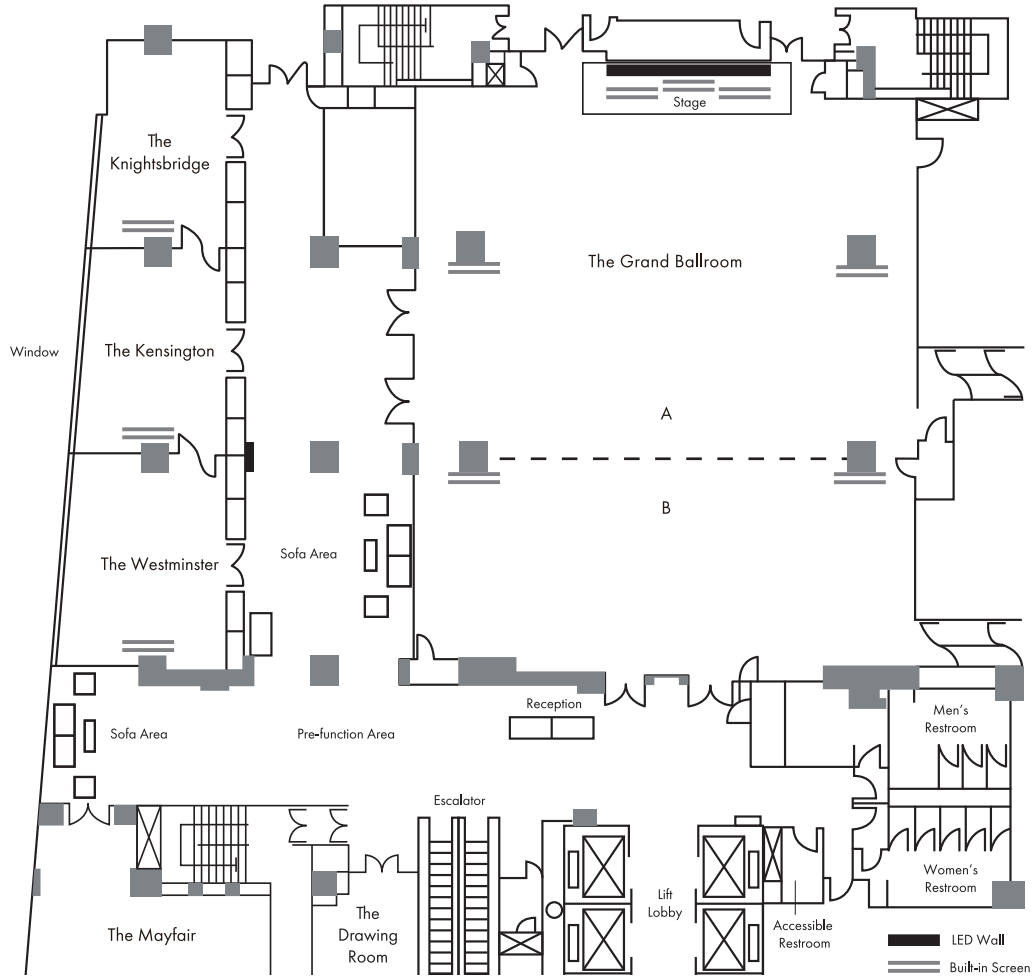

THE LANGHAM

HONG KONG

THE GRAND BALLROOM

	The Grand Ballroom	The Grand Ballroom A	The Grand Ballroom B	The Westminster	The Kensington	The Knightsbridge
Dimensions						
(m x m)	21.5 x 22.8	21.5 x 15.2	21.5 x 7.2	6.6 x 7.7	6.0 x 7.7	5.2 x 7.7
(ft x ft)	70.5 x 74.8	70.5 x 49.9	70.5 x 23.6	21.7 x 25.3	19.7 x 25.3	17.1 x 25.3
Gross Area						
(sq. m)	490	327	155	51	46	40
(sq. ft)	5274	3519	1668	548	495	430
Ceiling Height						
(m / ft)	3.9 / 12.8	3.9 / 12.8	3.9 / 12.8	2.4 / 7.9	2.4 / 7.9	2.4 / 7.9
Capacity (No. of Persons)*						
Banquet	384	192	120	36	36	24
U-Shape	81	51	48	18	18	12
Theatre	450	225	120	40	35	30
Classroom	180	108	60	24	24	18
Boardroom	96	72	54	24	24	18
Reception	500	300	150	40	35	30

*Above capacity is calculated excluded of staging

THE LANGHAM

HONG KONG

THE BOARDROOM

	The Boardroom	The Boardroom A	The Boardroom B
Dimensions			
(m x m)	11.4 x 5.1	6.5 x 5.1	4.9 x 5.1
(ft x ft)	37.4 x 16.7	21.3 x 16.7	16.1 x 16.7
Gross Area			
(sq. m)	58	33	25
(sq. ft)	624	355	269
Ceiling Height			
(m / ft)	2.4 / 7.9	2.4 / 7.9	2.4 / 7.9
Capacity (No. of Persons)*			
U-Shape	30	12	12
Theatre	42	24	20
Classroom	24	12	10
Boardroom	30	14	14
Reception	30	15	15